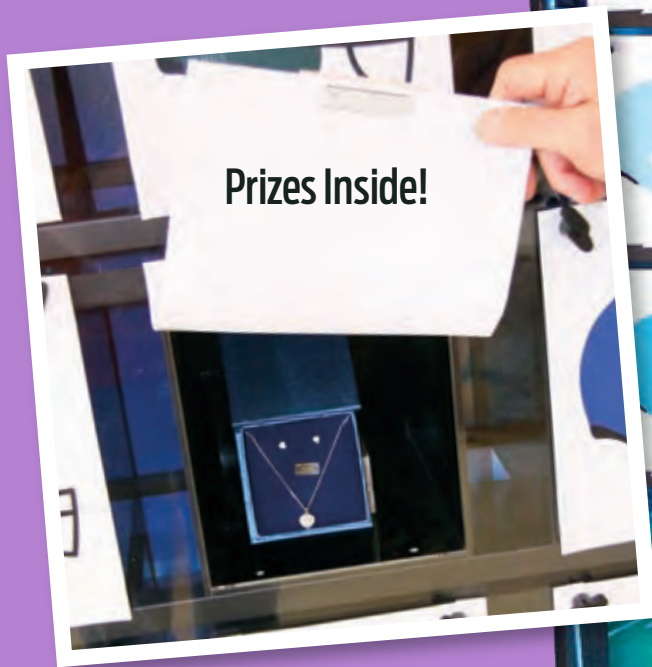

THE GRAB BOX

- Heavy duty steel construction
- Durable
- LED lights
- You decide the prize
- Can use either coupon or actual prize
- Customizable

**SPECIALTY HOUSE
OF CREATION®**

*Your Casino Marketing
Professionals*

Registered Trademark of:
SHC Holdings, LLC

www.shcinc.com

Bin dimensions
8"W x 10 1/2"D x 9"H
Outside dimensions
48"W x 36"D x 84"H

GREAT giveaways at shcinc.com • 800.742.9909

THE GRAB BOX

Different Backgrounds
Available with Different
Window Graphics!

Changing panels made easy!