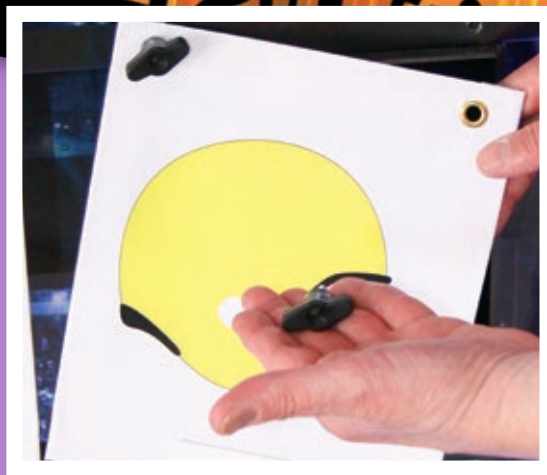

Registered Trademark of:  
SHC Holdings, LLC

[www.shcinc.com](http://www.shcinc.com)

Bin dimensions  
8"W x 10 1/2"D x 9"H  
Outside dimensions  
48"W x 36"D x 84"H

GREAT giveaways at [shcinc.com](http://shcinc.com) • 800.742.9909

# THE GRAB BOX

Different Backgrounds  
Available with Different  
Window Graphics!

Changing panels made easy!