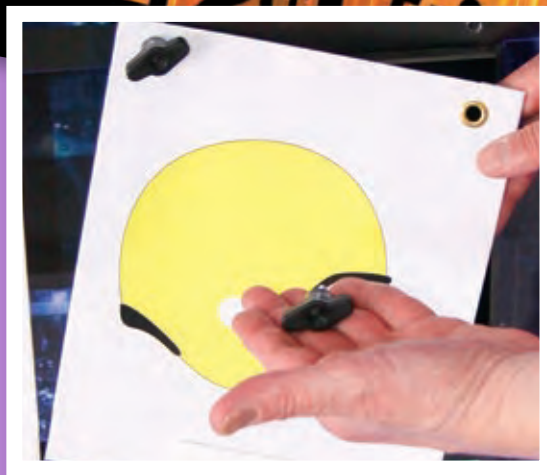

Registered Trademark of:
SHC Holdings, LLC

www.shcinc.com

Bin dimensions
8"W x 10 1/2"D x 9"H
Outside dimensions
48"W x 36"D x 84"H

GREAT giveaways at shcinc.com • 800.742.9909

THE GRAB BOX

Different Backgrounds
Available with Different
Window Graphics!

Changing panels made easy!