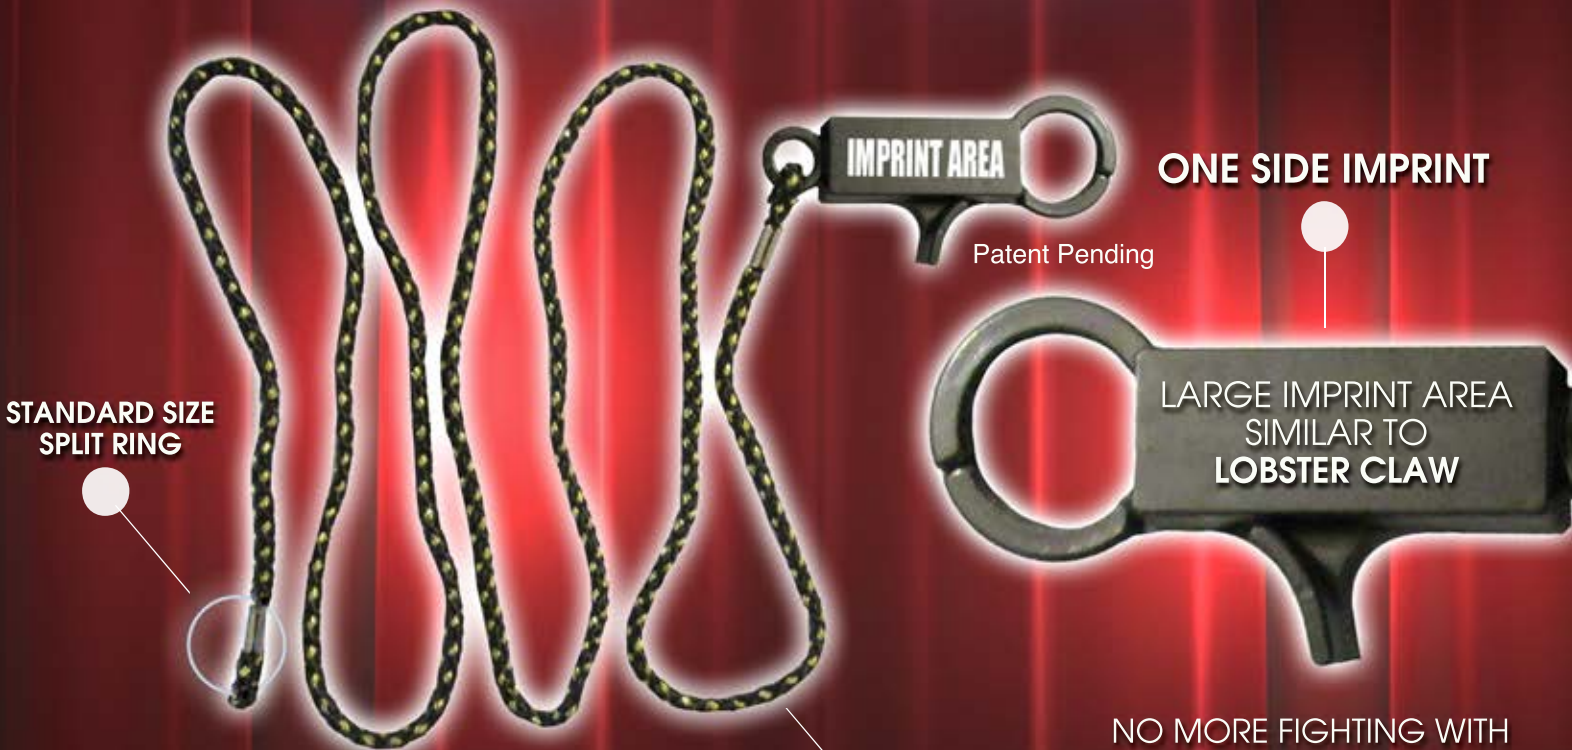

**FROM THE PEOPLE THAT BROUGHT YOU THE  
LOBSTER CLAW, SLOT CLAW, & SEVENS CLAW,  
NOW comes our SMARTEST Claw!!**

# SMART CLIP

© SHC-LLC

**ONLY .14¢ each!**

100,000 @ .14 each  
50,000 @ .15 each  
25,000 @ .17 each

STANDARD SIZE  
SPLIT RING

IMPRINT AREA

ONE SIDE IMPRINT

Patent Pending

LARGE IMPRINT AREA  
SIMILAR TO  
LOBSTER CLAW

36"

BRAIDED CORD

NO MORE FIGHTING WITH  
COILS AND CORDS,  
IT COMES INDIVIDUALLY  
POLY BAGGED !

200 N. Walnut Street Phone: 620.273.6900  
PO Box 130 Toll Free: 800.742.9909  
Cottonwood Falls, KS 66845 Fax: 620.273.6910