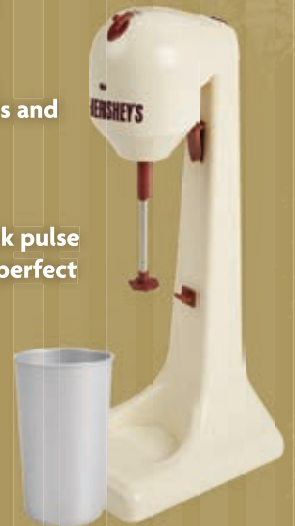

West Bend® Delights

HERSHEY'S® S'MORES MAKER

- Heating unit uses hot air to roast marshmallows
- S'mores ready in under a minute and a half
- Includes heating base with safety locking-ring, 2 roasting forks, and a cracker tray
- Instructional manual included

$ 21.00 per set

HERSHEY'S®

HERSHEY'S® MILK SHAKE MACHINE

- Quickly blend delicious, creamy milkshakes, malts and frappes
- Includes blend mix and serve cup
- 2 speed motor plus Quick pulse to blend and create the perfect consistency
- Removable mixing wand makes clean-up simple
- Instructional manual included

$ 33.00 per set

JELLY BELLY® SLUSHIE EXPRESS

- Make slushes in less than one minute
- 200-watt motor
- Dual purpose Blending Container becomes Slushie Cup ready for serving
- Includes lid with opening in the top for Spoon-Straw
- Instructional manual included

$ 27.50 per set

JELLY BELLY® COTTON CANDY MACHINE

- Make individual servings of cotton candy on demand
- Use Jelly Belly sugars, regular granulated sugar or crushed hard candies to make fluffy cotton candy
- Instructional manual included

$ 39.00 per set

QUICK
SHIP

WE CARRY ALL
WESTBEND
PRODUCTS

**SPECIALTY HOUSE
OF CREATION®**
Since 1931

Registered Trademark of:
SHC Holdings, LLC

JELLY BELLY® ELECTRIC ICE SHAVER

- Shave pre-formed blocks of ice or ice cubes into fluffy shaved ice
- Includes two ice moulds
- Removable cone cup holder for added versatility
- Use regular cups or snow cone cups with ease
- Shaving blade can be adjusted for coarse or fine shaving
- Instructional manual included

$ 29.00 per set

GREAT giveaways at shcinc.com • 800-742-9909