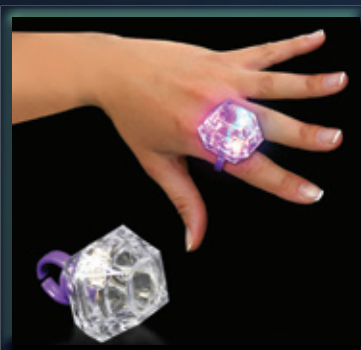

## LED Flashing Glasses

9 colors available  
 Imprint size: 1 3/4" x 3/4"

\$4.35 each – 192 pieces  
 \$4.00 each – 504 pieces  
 \$3.85 each – 1,008 pieces

## 16" Light Up Lumiton Wand

Foam • Color changing  
 \$2.35 each – 200 pieces  
 \$2.10 each – 500 pieces  
 \$2.00 each – 1,000 pieces