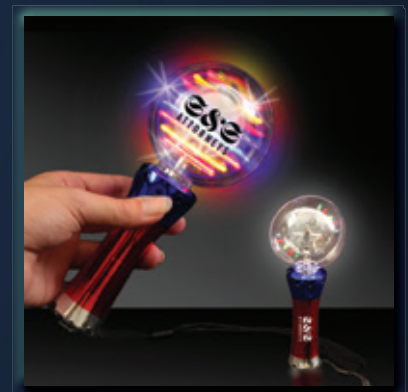

7 1/2" Light Up Spinner Wand

$4.45 each – 200 pieces
$4.20 each – 500 pieces
$4.00 each – 1,000 pieces

Light Up Slotted Shutter Shade Glasses

6 colors available • Imprint size: 1 1/2" x 1/4"
$3.45 each – 200 pieces
$3.10 each – 500 pieces
$2.85 each – 1,000 pieces