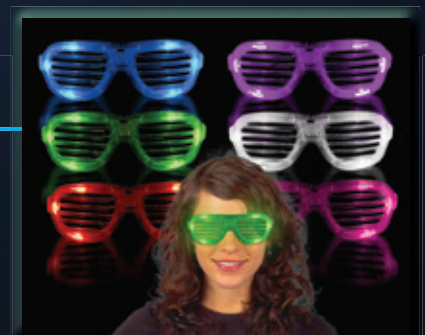

Registered Trademark of:
SHC Holdings, LLC

GREAT giveaways at shcinc.com